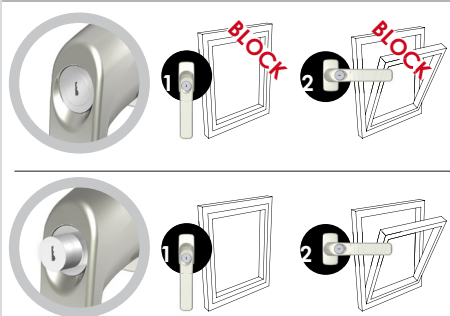

NEW POLARIS HANDLE

Window handles for tilt-turn/turn-tilt and casement openings and can be used for the transmission box or multipoint.

5771 **

Why POLARIS?

Sound indicator for the handle positions.

Integrated giratory escutcheon. Easy assembly.

NEW POLARIS BLOCK HANDLE

A handle with a security lock.

5773 **

Integrated ANTI-EFFRACTION system

POLARIS BLOCK: Key operated block/unblock button.

5771 **

POLARIS HANDLE

25

- The product is valid for casement opening and interchangeable to tilt-turn/turn-tilt.
- Product with transmission cover.
- Product can only be used for openings to the left.
- 25 Units per box.

- Product valid for casements.
- Product valid for tilt-turn/turn-tilt and interchangeable to casement opening.
- Product can only be used for openings to the right.
- Possibility of ordering the product with the incorporated FAST rapid fixing system.

CREMONA SIRIUS BLOCK

A cremone with a security lock.

SIRIUS OFFSET HANDLES

Offset lever handles for sliders.

SIRIUS HANDLE

A window handle for casement and turn-tilt/tilt-turn window openings and can be used for the transmission box and multipoint lock.