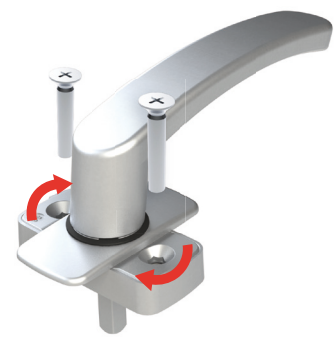

NEW POLARIS HANDLE

Window handles for tilt-turn/turn-tilt and casement openings and can be used for the transmission box or multipoint.

5771 **

Why POLARIS?

Sound indicator for the handle positions.

Integrated giratory escutcheon. Easy assembly.

NEW POLARIS BLOCK HANDLE

A handle with a security lock.

5773 **

Integrated ANTI-EFFRACTION system

POLARIS BLOCK: Key operated block/unblock button.

5771 **

POLARIS HANDLE

25

- The product is valid for casement opening and interchangeable to tilt-turn/turn-tilt.
- Product with transmission cover.
- Product can only be used for openings to the left.
- 25 Units per box.

- Product valid for casements.
- Product valid for tilt-turn/turn-tilt and interchangeable to casement opening.
- Product can only be used for openings to the right.
- Possibility of ordering the product with the incorporated FAST rapid fixing system.

CREMONA SIRIUS BLOCK

A cremone with a security lock.

SIRIUS OFFSET HANDLES

Offset lever handles for sliders.

SIRIUS HANDLE

A window handle for casement and turn-tilt/tilt-turn window openings and can be used for the transmission box and multipoint lock.