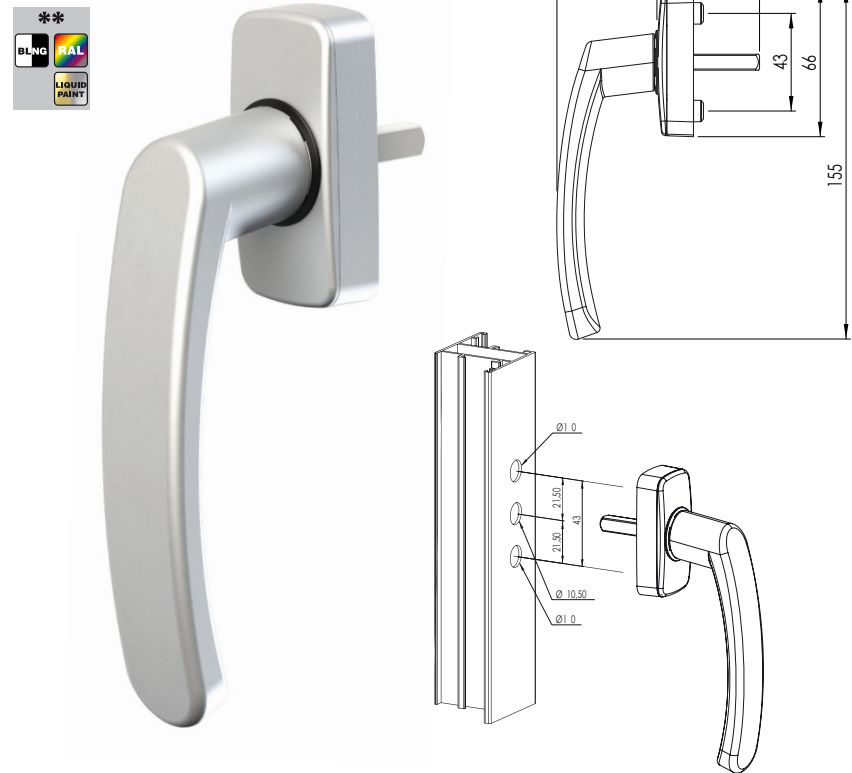

NEW POLARIS HANDLE

Window handles for tilt-turn/turn-tilt and casement openings and can be used for the transmission box or multipoint.

5771 **

Why POLARIS?

Sound indicator for the handle positions.

Integrated giratory escutcheon. Easy assembly.

NEW POLARIS BLOCK HANDLE

A handle with a security lock.

5773 **

Integrated ANTI-EFFRACTION system

POLARIS BLOCK: Key operated block/unblock button.

5771 **

POLARIS HANDLE

25

- The product is valid for casement opening and interchangeable to tilt-turn/turn-tilt.
- Product with transmission cover.
- Product can only be used for openings to the left.
- 25 Units per box.

- Product valid for casements.
- Product valid for tilt-turn/turn-tilt and interchangeable to casement opening.
- Product can only be used for openings to the right.
- Possibility of ordering the product with the incorporated FAST rapid fixing system.

CREMONA SIRIUS BLOCK

A cremone with a security lock.

SIRIUS OFFSET HANDLES

Offset lever handles for sliders.

SIRIUS HANDLE

A window handle for casement and turn-tilt/tilt-turn window openings and can be used for the transmission box and multipoint lock.