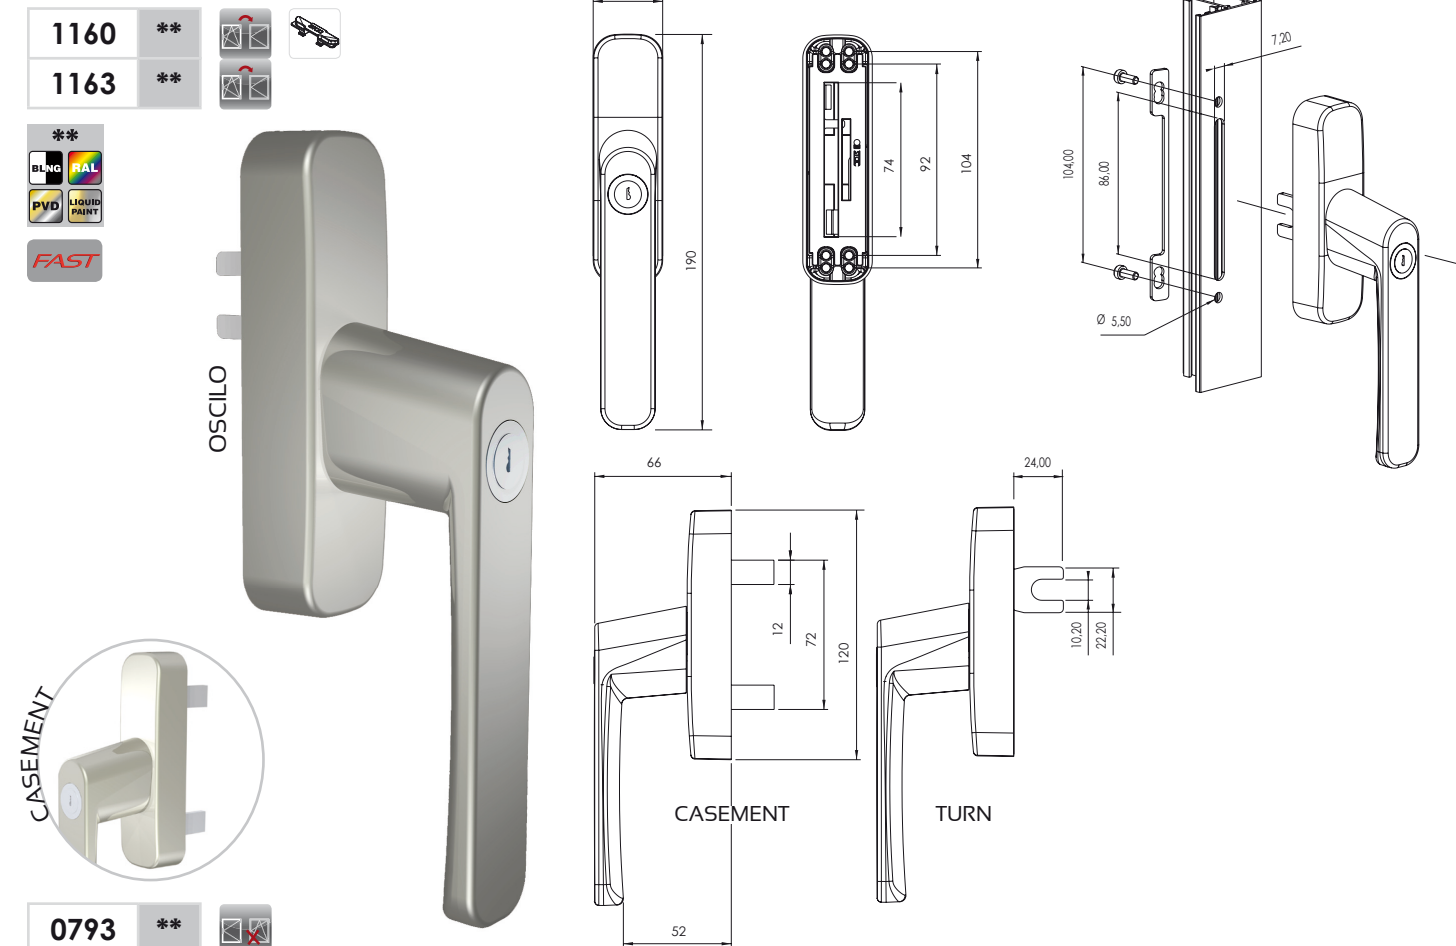

NEW POLARIS BLOCK HANDLE

A handle with a security lock.

5773 **

Integrated ANTI-EFFRACTION system

POLARIS BLOCK: Key operated block/unblock button.

5771 **

POLARIS HANDLE

25

- The product is valid for casement opening and interchangeable to tilt-turn/turn-tilt.
- Product with transmission cover.
- Product can only be used for openings to the left.
- 25 Units per box.

- Product valid for casements.
- Product valid for tilt-turn/turn-tilt and interchangeable to casement opening.
- Product can only be used for openings to the right.
- Possibility of ordering the product with the incorporated FAST rapid fixing system.

STOC REFERENCE LIST

STOC
POLARIS · SIRIUS · ALTAIR
CREMONES & HANDLES

NEW
POLARIS &
POLARIS Block
HANDLES

SIRIUS & ALTAIR
CREMONES AND
HANDLES

SIRIUS CREMONE

A cremone handle for casement and turn-tilt/tilt-turn window openings.

CREMONA SIRIUS BLOCK

A cremone with a security lock.

SIRIUS OFFSET HANDLES

Offset lever handles for sliders.

SIRIUS HANDLE

A window handle for casement and turn-tilt/tilt-turn window openings and can be used for the transmission box and multipoint lock.