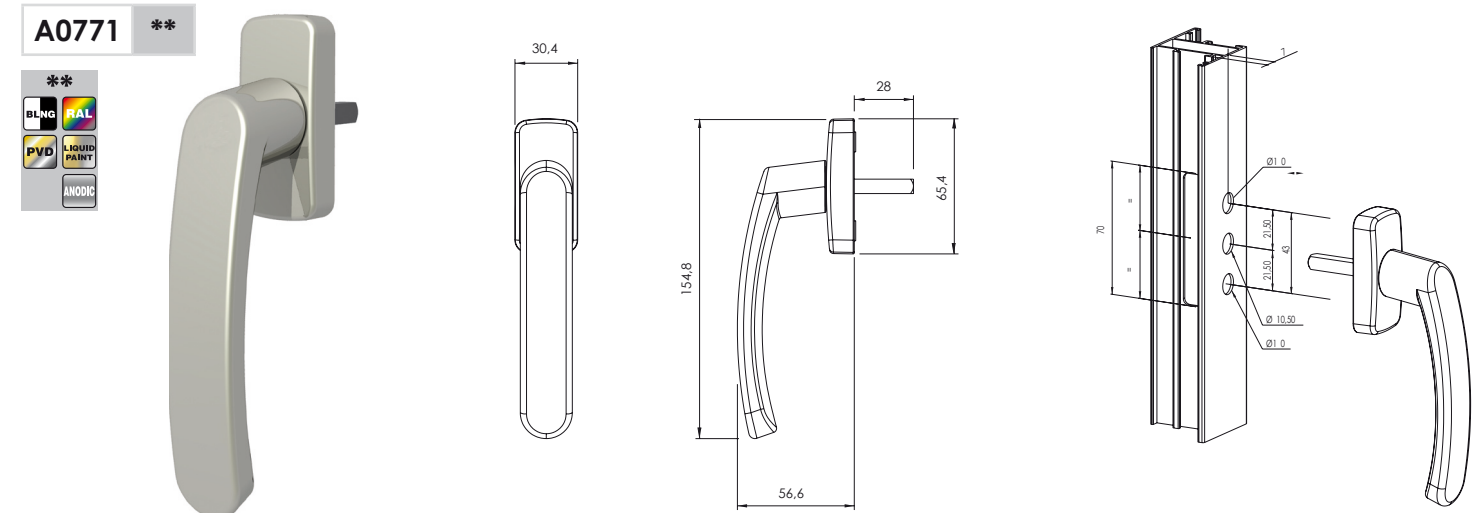

NEW POLARIS HANDLE

Window handles for tilt-turn/turn-tilt and casement openings and can be used for the transmission box or multipoint.

5771 **

Why POLARIS?

Sound indicator for the handle positions.

Integrated giratory escutcheon. Easy assembly.

NEW POLARIS BLOCK HANDLE

A handle with a security lock.

5773 **

Integrated ANTI-EFFRACTION system

POLARIS BLOCK: Key operated block/unblock button.

5771 **

POLARIS HANDLE

25

- The product is valid for casement opening and interchangeable to tilt-turn/turn-tilt.
- Product with transmission cover.
- Product can only be used for openings to the left.
- 25 Units per box.

- Product valid for casements.
- Product valid for tilt-turn/turn-tilt and interchangeable to casement opening.
- Product can only be used for openings to the right.
- Possibility of ordering the product with the incorporated FAST rapid fixing system.

CREMONA SIRIUS BLOCK

A cremone with a security lock.

SIRIUS OFFSET HANDLES

Offset lever handles for sliders.

SIRIUS HANDLE

A window handle for casement and turn-tilt/tilt-turn window openings and can be used for the transmission box and multipoint lock.