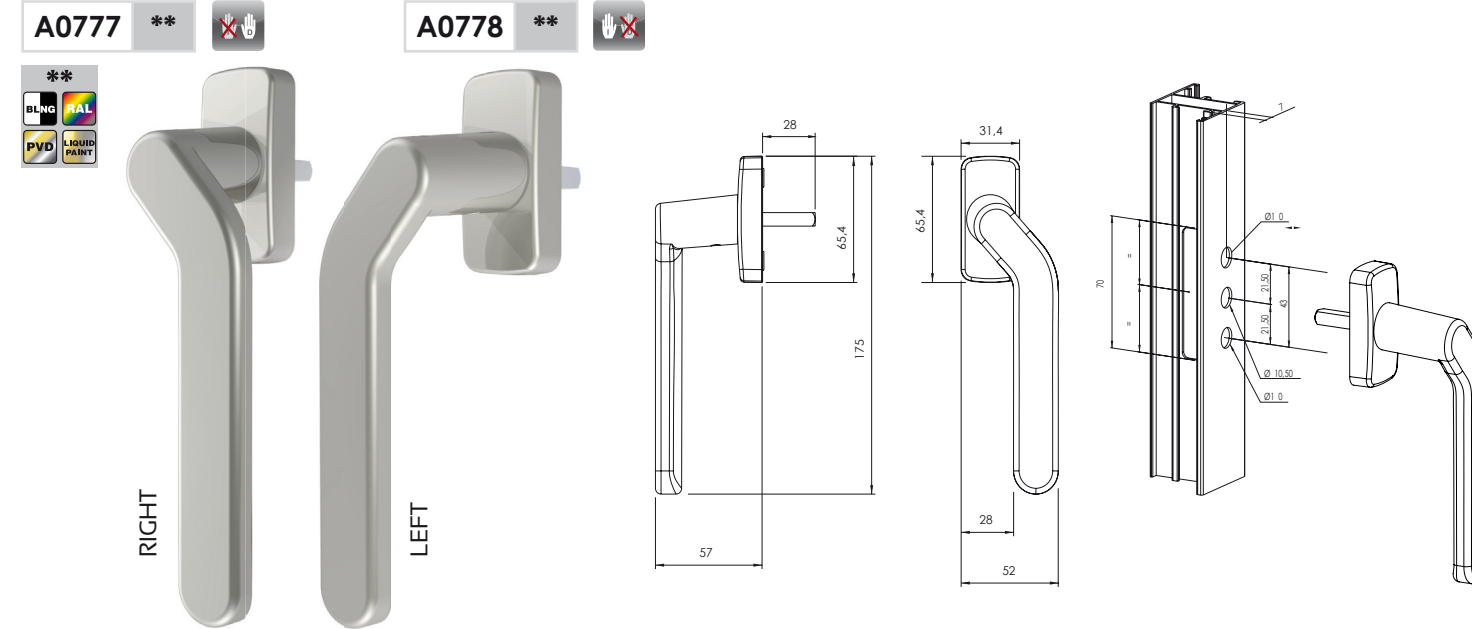

- The product is valid for casement opening and interchangeable to tilt-turn/turn-tilt.
- Product with transmission cover.
- Product can only be used for openings to the left.
- 25 Units per box.

- Product valid for casements.
- Product valid for tilt-turn/turn-tilt and interchangeable to casement opening.
- Product can only be used for openings to the right.
- Possibility of ordering the product with the incorporated FAST rapid fixing system.

STOC REFERENCE LIST

STOC
POLARIS · SIRIUS · ALTAIR
CREMONES & HANDLES

NEW
POLARIS &
POLARIS Block
HANDLES

SIRIUS & ALTAIR
CREMONES AND
HANDLES

SIRIUS CREMONE

A cremone handle for casement and turn-tilt/tilt-turn window openings.

CREMONA SIRIUS BLOCK

A cremone with a security lock.

SIRIUS OFFSET HANDLES

Offset lever handles for sliders.

SIRIUS HANDLE

A window handle for casement and turn-tilt/tilt-turn window openings and can be used for the transmission box and multipoint lock.