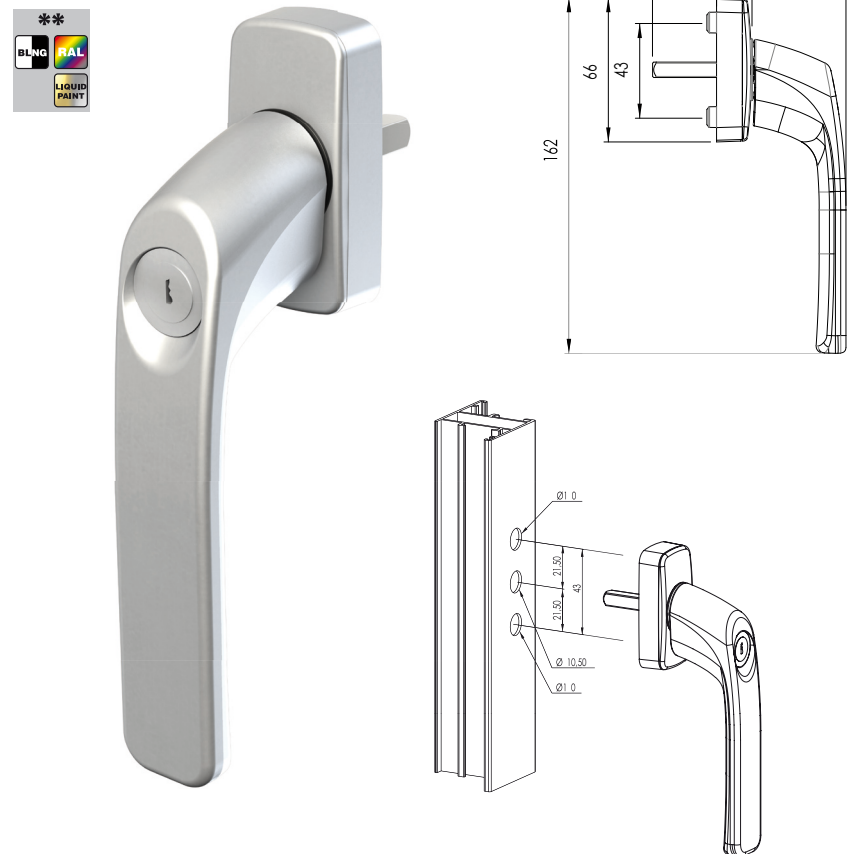

NEW POLARIS HANDLE

Window handles for tilt-turn/turn-tilt and casement openings and can be used for the transmission box or multipoint.

5771 **

Why POLARIS?

Sound indicator for the handle positions.

Integrated giratory escutcheon. Easy assembly.

NEW POLARIS BLOCK HANDLE

A handle with a security lock.

5773 **

Integrated ANTI-EFFRACTION system

POLARIS BLOCK: Key operated block/unblock button.

5771 **

POLARIS HANDLE

25

- The product is valid for casement opening and interchangeable to tilt-turn/turn-tilt.
- Product with transmission cover.
- Product can only be used for openings to the left.
- 25 Units per box.

- Product valid for casements.
- Product valid for tilt-turn/turn-tilt and interchangeable to casement opening.
- Product can only be used for openings to the right.
- Possibility of ordering the product with the incorporated FAST rapid fixing system.