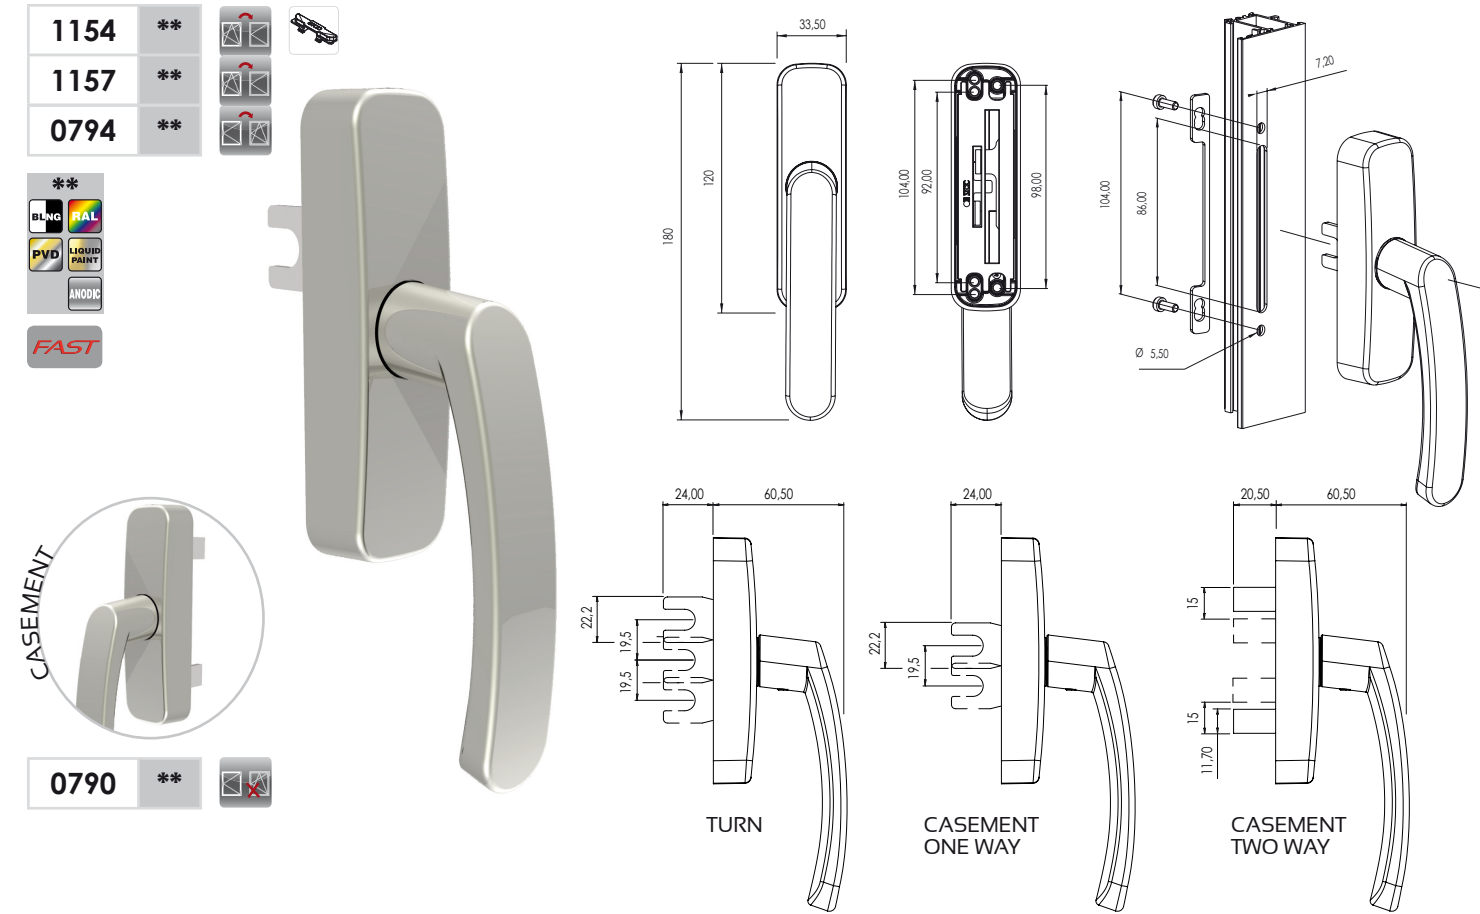

NEW POLARIS BLOCK HANDLE

A handle with a security lock.

5773 **

Integrated ANTI-EFFRACTION system

POLARIS BLOCK: Key operated block/unblock button.

5771 **

POLARIS HANDLE

25

- The product is valid for casement opening and interchangeable to tilt-turn/turn-tilt.
- Product with transmission cover.
- Product can only be used for openings to the left.
- 25 Units per box.

- Product valid for casements.
- Product valid for tilt-turn/turn-tilt and interchangeable to casement opening.
- Product can only be used for openings to the right.
- Possibility of ordering the product with the incorporated FAST rapid fixing system.

STOC REFERENCE LIST

STOC
POLARIS · SIRIUS · ALTAIR
CREMONES & HANDLES

NEW
POLARIS &
POLARIS Block
HANDLES

SIRIUS & ALTAIR
CREMONES AND
HANDLES

SIRIUS CREMONE

A cremone handle for casement and turn-tilt/tilt-turn window openings.

CREMONA SIRIUS BLOCK

A cremone with a security lock.

SIRIUS OFFSET HANDLES

Offset lever handles for sliders.

SIRIUS HANDLE

A window handle for casement and turn-tilt/tilt-turn window openings and can be used for the transmission box and multipoint lock.