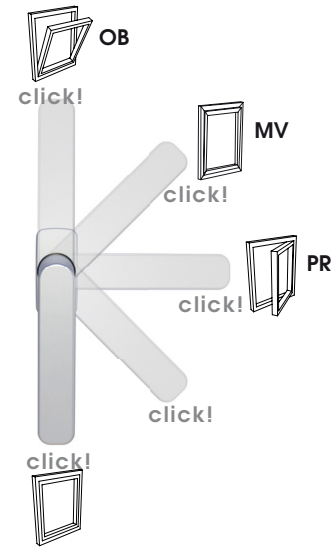

NEW POLARIS HANDLE

Window handles for tilt-turn/turn-tilt and casement openings and can be used for the transmission box or multipoint.

5771 **

Why POLARIS?

Sound indicator for the handle positions.

Integrated giratory escutcheon. Easy assembly.

NEW POLARIS BLOCK HANDLE

A handle with a security lock.

5773 **

Integrated ANTI-EFFRACTION system

POLARIS BLOCK: Key operated block/unblock button.

5771 **

POLARIS HANDLE

25

CREMONA SIRIUS BLOCK

A cremone with a security lock.

SIRIUS OFFSET HANDLES

Offset lever handles for sliders.

SIRIUS HANDLE

A window handle for casement and turn-tilt/tilt-turn window openings and can be used for the transmission box and multipoint lock.

SIRIUS DOOR HANDLE

Return handle for doors.

ALTAIR HANDLE

Re-inforced handles for multipoint and transmission box that provide a re-inforced and security locking system..

ALTAIR OFFSET HANDLES

Offset to the right and left Altair handle versions are available. Especially designed for sliding doors or windows. They can be fixed externally and internally.