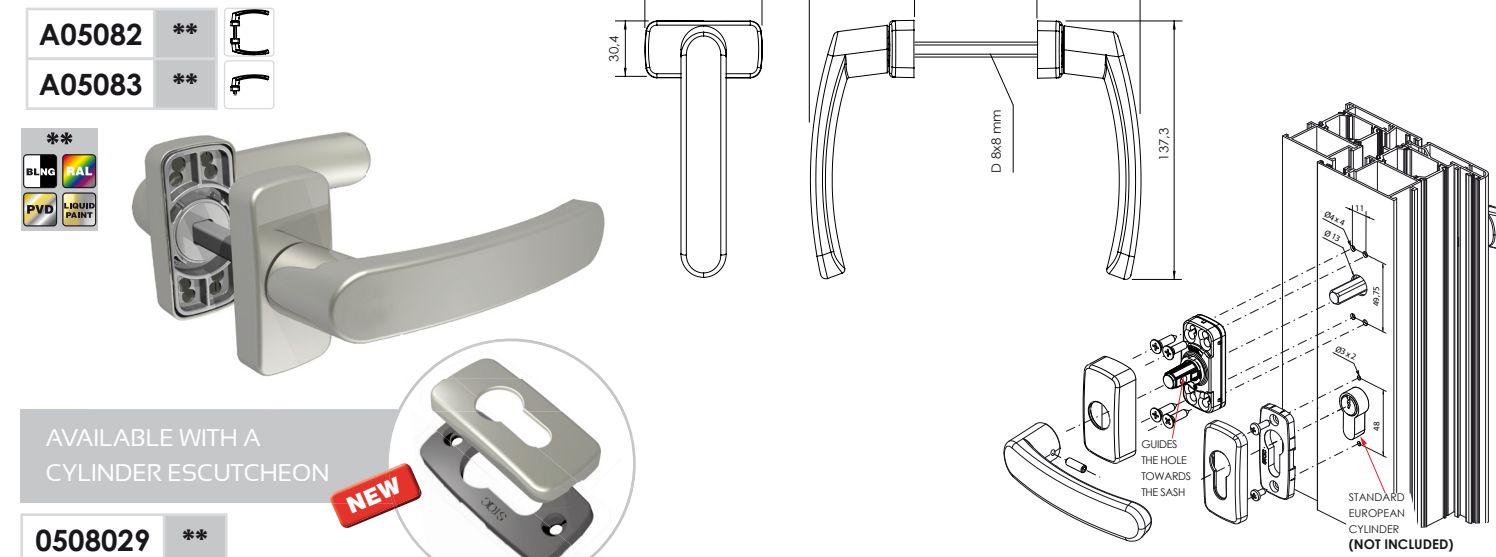

SIRIUS DOOR HANDLE

Return handle for doors.