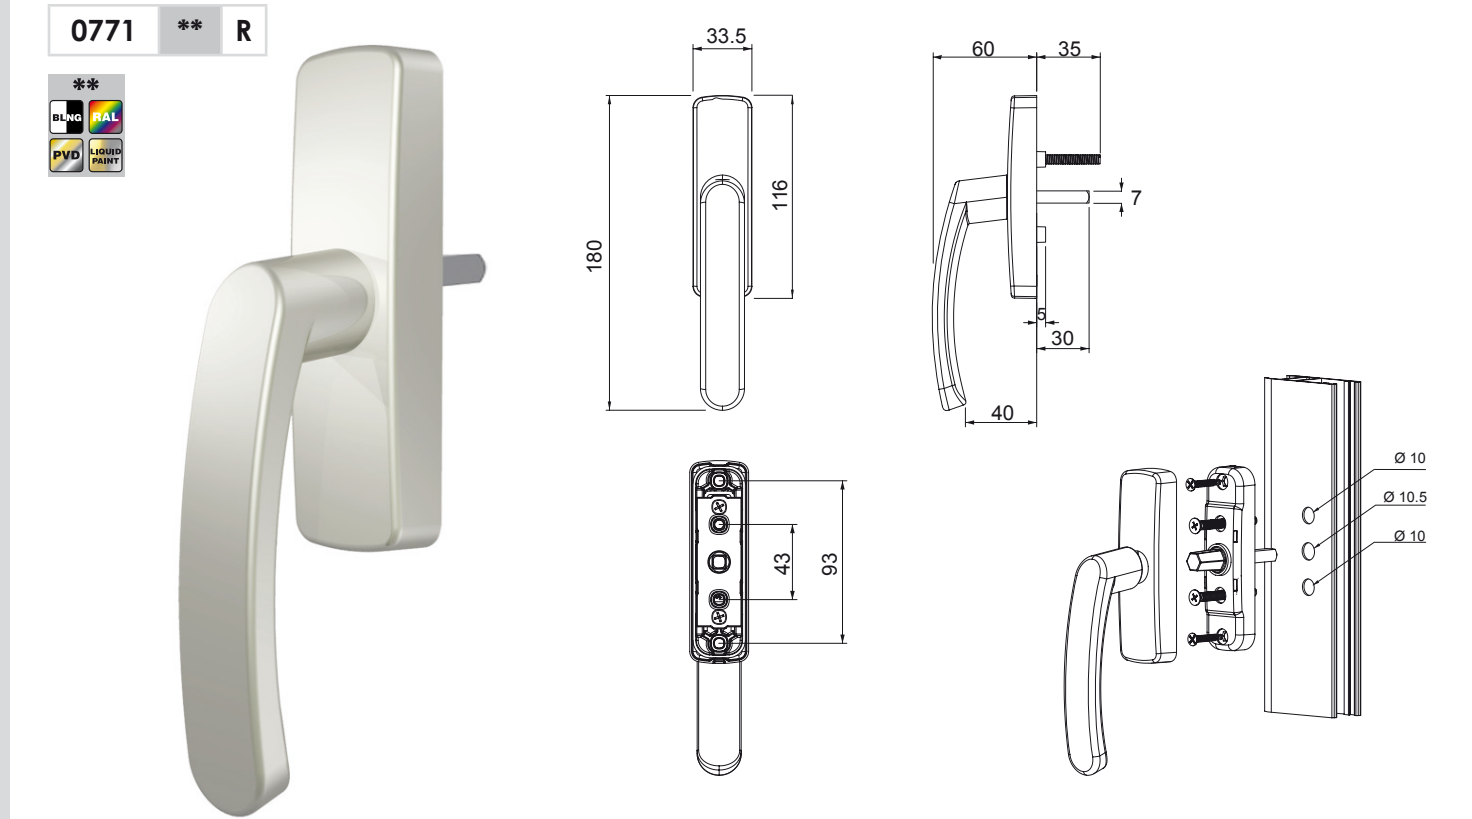

ALTAIR HANDLE

Re-inforced handles for multipoint and transmission box that provide a re-inforced and security locking system..